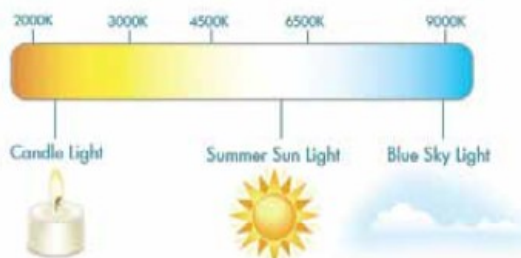

Correlated Color Temperature Chart

Power Cords and Connectors

L-5601-W	6' Power Cord with Switch
L-5600-W	6' Power Cord without Switch
L-512-W	12" Connector
L-536-W	36" Connector
L-500-W	Butt Connector
L-555-W	ON/OFF Connector with 4"+4" CORD